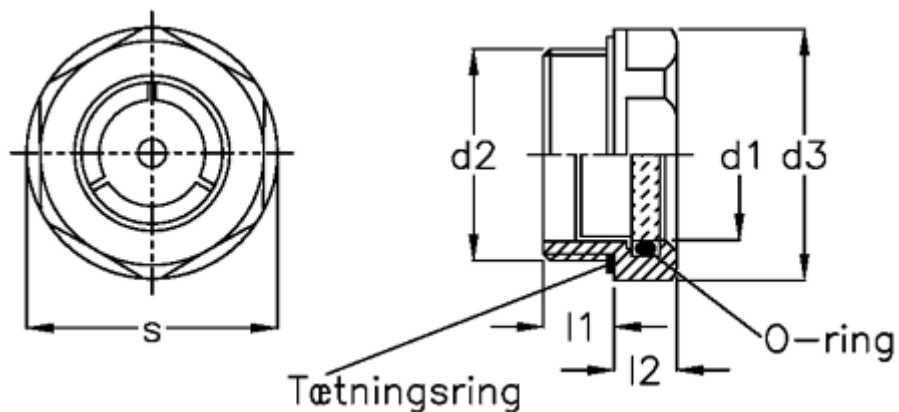

Data Sheet

Article number: 2074318M2715AS

Description: E+G Oil level sight glass GN 743-18-M27x1.5-AS

Measures

d1	= 18
d2	= M27x1.5
d3	= 32
l1	= 9
l2	= 8
Max pressure	= -
Max vacuum mbar	= -
s	= 30